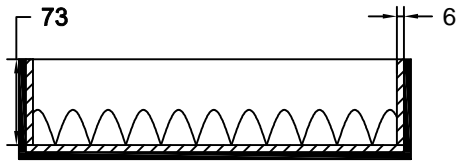

RRFC1- 310x277x146

FRONT VIEW

LEFT VIEW

BACK VIEW

RIGHT VIEW

TOP VIEW

Case w/ 5mm plywood

	SKU: RRFC101	BY:	ROAD READY CASES
	UPC: NA		
APPROVAL SIGNATURE:		DATE:	
DRAWING DATE:	SCALE:	DRAWING NUMBER:	REVISION:
08 / 26 / 2023	1:6	1/2	NA

RRFC1- 310x277x146

A-A VIEW

TOP VIEW OF COVER

B-B VIEW

C-C VIEW

Lined w/ 6mm EVA on sides
and filled w/ 2pcs of 35mm
pick-fit foam

TOP VIEW OF BASE

D-D VIEW