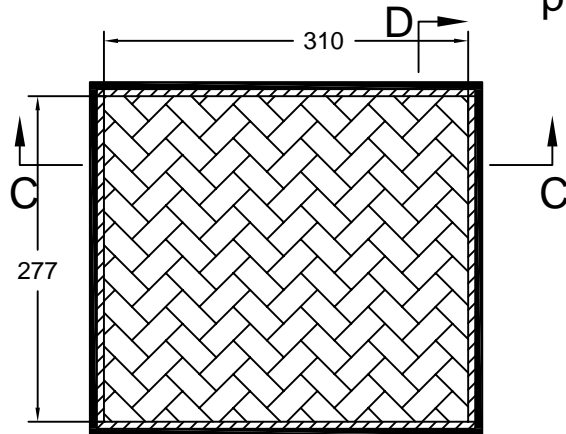

RRFC1- 310x277x146

FRONT VIEW

LEFT VIEW

BACK VIEW

RIGHT VIEW

TOP VIEW

Case w/ 5mm plywood

	SKU: RRFC101	BY:	ROAD READY CASES
	UPC: NA		
APPROVAL SIGNATURE:		DATE:	
DRAWING DATE:	SCALE:	DRAWING NUMBER:	REVISION:
08 / 26 / 2023	1:6	1/2	NA

RRFC1- 310x277x146

A-A VIEW

TOP VIEW OF COVER

B-B VIEW

C-C VIEW

Lined w/ 6mm EVA on sides
and filled w/ 2pcs of 35mm
pick-fit foam

TOP VIEW OF BASE

D-D VIEW