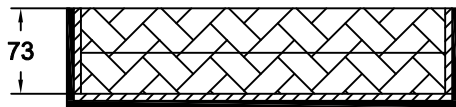

RRFC1- 310x277x146

A-A VIEW

TOP VIEW OF COVER

B-B VIEW

C-C VIEW

Lined w/ 6mm EVA on sides
and filled w/ 2pcs of 35mm
pick-fit foam

TOP VIEW OF BASE

D-D VIEW