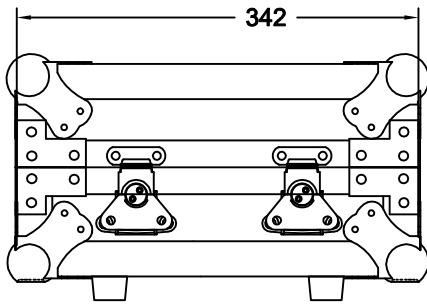

RRFC1- 310x277x146

FRONT VIEW

LEFT VIEW

BACK VIEW

RIGHT VIEW

TOP VIEW

Case w/ 5mm plywood

	SKU: RRFC101	BY:	ROAD READY CASES
	UPC: NA		
APPROVAL SIGNATURE:		DATE:	
DRAWING DATE:	SCALE:	DRAWING NUMBER:	REVISION:
08 / 26 / 2023	1:6	1/2	NA

RRFC1- 310x277x146

A-A VIEW

TOP VIEW OF COVER

B-B VIEW

C-C VIEW

Lined w/ 6mm EVA on sides
and filled w/ 2pcs of 35mm
pick-fit foam

TOP VIEW OF BASE

D-D VIEW

	SKU: RRFC101	BY:	ROAD READY CASES
	UPC: NA		
APPROVAL SIGNATURE:		DATE:	
DRAWING DATE:	SCALE:	DRAWING NUMBER:	REVISION:
08 / 26 / 2023	1:6	2/2	NA