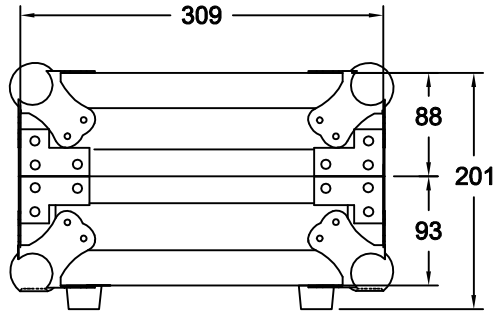

RRFC1- 310x277x146

FRONT VIEW

LEFT VIEW

BACK VIEW

RIGHT VIEW

TOP VIEW

Case w/ 5mm plywood

	SKU: RRFC101	BY:	ROAD READY CASES
	UPC: NA		
APPROVAL SIGNATURE:		DATE:	
DRAWING DATE:	SCALE:	DRAWING NUMBER:	REVISION:
08 / 26 / 2023	1:6	1/2	NA

RRFC1- 310x277x146

A-A VIEW

TOP VIEW OF COVER

B-B VIEW

C-C VIEW

Lined w/ 6mm EVA on sides
and filled w/ 2pcs of 35mm
pick-fit foam

TOP VIEW OF BASE

D-D VIEW

	SKU: RRFC101	BY:	ROAD READY CASES
	UPC: NA		
APPROVAL SIGNATURE:		DATE:	
DRAWING DATE:	SCALE:	DRAWING NUMBER:	REVISION:
08 / 26 / 2023	1:6	2/2	NA