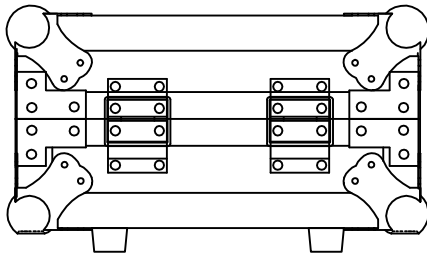

RRFC1- 310x277x146

FRONT VIEW

LEFT VIEW

BACK VIEW

RIGHT VIEW

TOP VIEW

Case w/ 5mm plywood

	SKU: RRFC101	BY:	ROAD READY CASES
	UPC: NA		
APPROVAL SIGNATURE:		DATE:	
DRAWING DATE:	SCALE:	DRAWING NUMBER:	REVISION:
08 / 26 / 2023	1:6	1/2	NA

RRFC1- 310x277x146

A-A VIEW

TOP VIEW OF COVER

B-B VIEW

C-C VIEW

Lined w/ 6mm EVA on sides
and filled w/ 2pcs of 35mm
pick-fit foam

TOP VIEW OF BASE

D-D VIEW