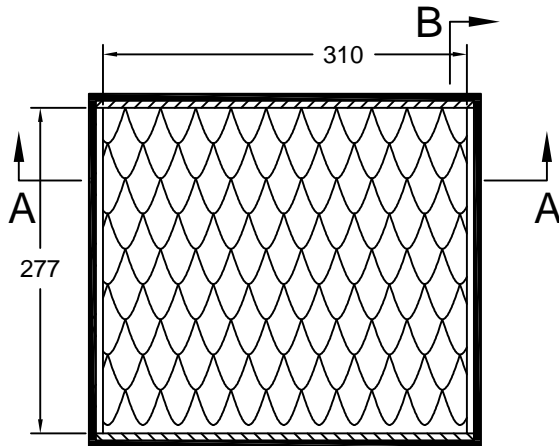

RRFC1- 310x277x146

FRONT VIEW

LEFT VIEW

BACK VIEW

RIGHT VIEW

TOP VIEW

Case w/ 5mm plywood

	SKU: RRFC101	BY:	ROAD READY CASES
	UPC: NA		
APPROVAL SIGNATURE:		DATE:	
DRAWING DATE:	SCALE:	DRAWING NUMBER:	REVISION:
08 / 26 / 2023	1:6	1/2	NA

RRFC1- 310x277x146

A-A VIEW

TOP VIEW OF COVER

B-B VIEW

C-C VIEW

Lined w/ 6mm EVA on sides
and filled w/ 2pcs of 35mm
pick-fit foam

TOP VIEW OF BASE

D-D VIEW